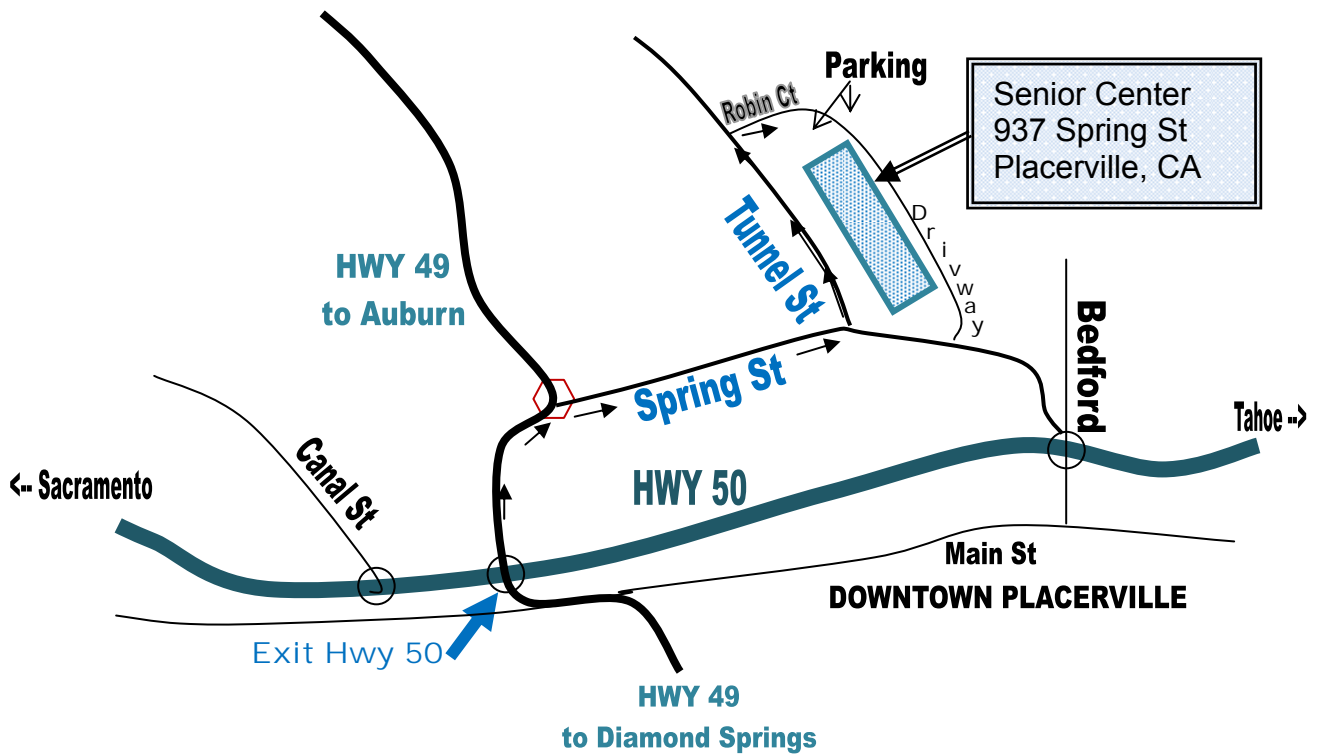

El Dorado County Mineral and Gem Society holds its Lapidary Workshops at the Senior Center, 937 Spring Street, Placerville, CA.

Directions:

Exit Highway 50 at Spring St/Hwy 49 North (2nd turn signal). At stop sign, go straight on Spring Street Instead of turning north toward Auburn/Georgetown.

Turn left on Tunnel Street (first street on left).

Turn Right on Robin Court (first street on the right). Curve to the right into the parking lot of the Senior Center.

Parking: There is parking in the lot next to the building and along the front of the building.

(The driveway is one-way, and you will exit on to Spring Street when leaving the facility)

○ = Traffic Lights along Highway 50, Placerville